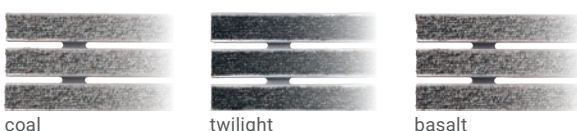

System Design

- 1 OBJECT CARPET
- 2 Aluminum profile
- 3 ARWEI special connector, without cable connections
- 4 Scratching Edge

Characteristics

- Extreme high strength up to 11.800 kg per 80 cm² static point load
- OBJECT CARPET NEOO 1000: Blauer Engel, GUT, TÜV Nord suitable for allergic persons, TÜV PROFiCERT-product Interior PREMIUM

ARWEI Portal
planetLINE
recyclebar

Standard colours

Illustration of colors not true to original.
On request you receive original samples promptly.

Tender specifications: Portal planetLINE SZ 22

High quality, especially wear-resistant entrance mat

Stripe supporting profile: aluminum, sound-absorbing, with scratching edge

Textile cleaning pad:

OBJECT CARPET NEOO 1000, 100 % PET, with 100 % recycled support material, hard-wearing value EN 1307 commercially strong (33), comfort value LC3; cleaning pad subsequently replaceable; 100 % recyclable, slip resistance R 12 according to DIN EN 16165; fire classification Bfl-s1 according to EN 13501-1