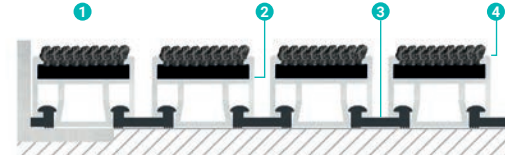

ARWEI-REINSTREIFER DATA SHEET PORTAL planetLINE SZ 22

-  Static point loading up to 11,8 t per 80 cm²
-  Interior and roofed exterior
-  Suitable for wheelchairs
-  Suitable for heavy load
-  Rollable

Recommended for:

-  Private Homes
-  Office buildings
-  Kindergartens
-  Schools
-  Hospitals
-  Shopping centres
-  Public and fairground halls
-  B1-s1

Height	Bar spacing	Profile	Walking Area	Weight per m ²
21 mm	4 / 6 mm	Aluminium	OBJECT CARPET	approx. 15,0 kg (with 6 mm bar spacing)

System Design

- 1 OBJECT CARPET
- 2 Aluminum profile
- 3 ARWEI special connector, without cable connections
- 4 Scratching Edge

Characteristics

- Extreme high strength up to 11.800 kg per 80 cm² static point load
- OBJECT CARPET NEOO 1000: Blauer Engel, GUT, TÜV Nord suitable for allergic persons, TÜV PROFiCERT-product Interior PREMIUM