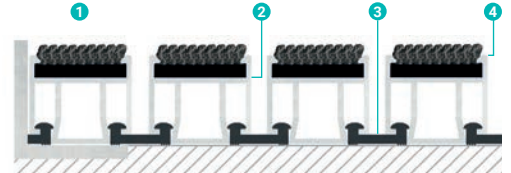

ARWEI-REINSTREIFER DATA SHEET PORTAL planetLINE SZ 27

-  Static point loading up to 9,5 t per 80 cm²
-  Interior and roofed exterior
-  Suitable for wheelchairs
-  Suitable for heavy load
-  Rollable

Recommended for:

-  Private Homes
-  Office buildings
-  Kindergarten
-  Schools
-  Hospitals
-  Shopping centres
-  Public and fairground halls
-  B1-s1

Height	Bar spacing	Profile	Walking Area	Weight per m ²
26 mm	4 / 6 mm	Aluminum	OBJECT CARPET	approx. 17,5 kg (with 6 mm bar spacing)

System Design

- 1 OBJECT CARPET
- 2 Aluminum profile
- 3 ARWEI special connector, without cable connections
- 4 Scratching Edge

Characteristics

- Extreme high strength up to 9.500 kg per 80 cm² static point load
- OBJECT CARPET NEOO 1000: Blauer Engel, GUT, TÜV Nord suitable for allergic persons, TÜV PROFiCERT-product Interior PREMIUM