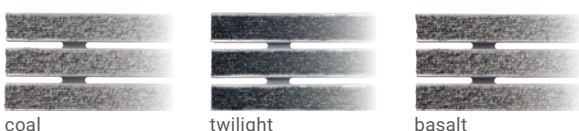

ARWEI Portal
planetLINE 
recyclebar

Standard colours

Illustration of colors not true to original.
On request you receive original samples promptly.

Tender specifications: Portal planetLINE SZ 27

High quality, especially wear-resistant entrance mat

Stripe supporting profile: aluminum, sound-absorbing, with scratching edge

Textile cleaning pad:

OBJECT CARPET NEOO 1000, 100 % PET, with 100 % recycled support material, hard-wearing value EN 1307 commercially strong (33), comfort value LC3; cleaning pad subsequently replaceable; 100 % recyclable, slip resistance R 12 according to DIN EN 16165; fire classification Bfl-s1 according to EN 13501-1