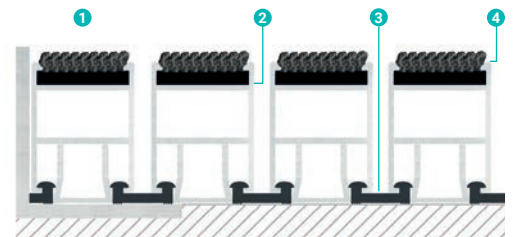

ARWEI-REINSTREIFER DATA SHEET PORTAL planetLINE SZ 42

-  Static point loading up to 11,4 t per 80 cm²
-  Interior and roofed exterior
-  Suitable for wheelchairs
-  Suitable for heavy load
-  Rollable

Empfohlen für:

-  Office buildings
-  Schools
-  Hospitals
-  Shopping centres
-  Public and fairground halls
-  B1-s1

Height	Bar spacing	Profile	Walking Area	Weight per m ²
41 mm	4 / 6 mm	Aluminum	OBJECT CARPET	approx. 23,8 kg (with 6 mm bar spacing)

System Design

- 1 OBJECT CARPET
- 2 Aluminum profile
- 3 ARWEI special connector, without cable connections
- 4 Scratching Edge

Characteristics

- Extreme high strength up to 11.400 kg per 80 cm² static point load
- OBJECT CARPET NEOO 1000: Blauer Engel, GUT, TÜV Nord suitable for allergic persons, TÜV PROFiCERT-product Interior PREMIUM