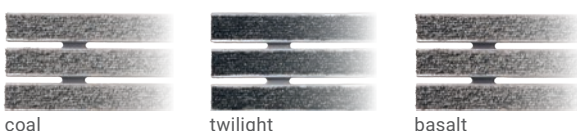

System Design

- 1 OBJECT CARPET
- 2 Aluminum profile
- 3 ARWEI special connector, without cable connections
- 4 Scratching Edge

Characteristics

- Extreme high strength up to 11.400 kg per 80 cm² static point load
- OBJECT CARPET NEOO 1000: Blauer Engel, GUT, TÜV Nord suitable for allergic persons, TÜV PROFiCERT-product Interior PREMIUM

ARWEI Portal
planetLINE 
recyclebar

Standard colours

Illustration of colors not true to original.
On request you receive original samples promptly.

Tender specifications: Portal planetLINE SZ 42

High quality, especially wear-resistant entrance mat

Stripe supporting profile: aluminum, sound-absorbing, with scratching edge

Textile cleaning pad:

OBJECT CARPET NEOO 1000, 100 % PET, with 100 % recycled support material, hard-wearing value EN 1307 commercially strong (33), comfort value LC3; cleaning pad subsequently replaceable; 100 % recyclable, slip resistance R 12 according to DIN EN 16165; fire classification Bfl-s1 according to EN 13501-1