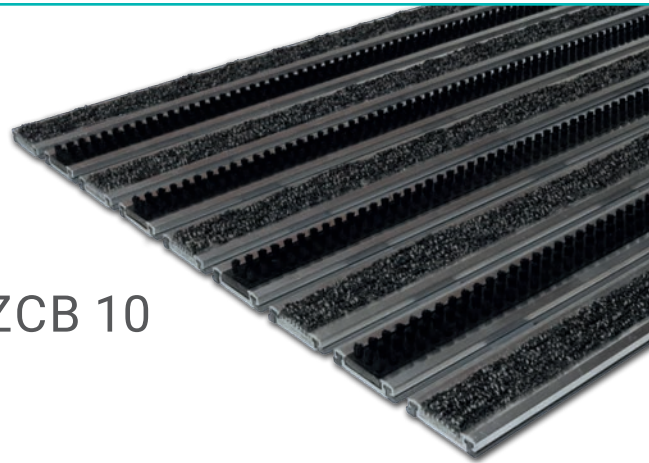

ARWEI-REINSTREIFER DATA SHEET PORTAL planetLINE SZCB 10

-  Static point loading up to 25 t per 80 cm²
-  Interior and roofed exterior
-  Suitable for wheelchairs
-  Coarse dirt absorption
-  Rollable
-  Suitable for heavy load

Recommended for:

-  Private Homes
-  Office buildings
-  Schools
-  Shopping centres
-  Public and fairground halls

Height	Bar spacing	Profile	Walking Area	Weight per m ²
10 mm	5 / 7 mm	Aluminum	OBJECT CARPET, Cassette Brush	approx. 11,1 kg (with 7 mm bar spacing)

Advantages

- ARWEI-Reinstreifer is manufactured as a modular system. Every single part can be replaced easily on the spot.
- The cleaning pad is fixed in a covered manner to prevent slipping sideways.
- The special profile geometry of the ARWEI Reinstreifer allows for high strain. The Reinstreifer is drivable with wheel chairs and trolleys.
- OBJECT CARPET NEOO 1000 is a mono-material product. It is 100 % recyclable and completely circular. The material is developed for sustainable and healthy rooms, which is proven by different eco-labels. OBJECT CARPET NEOO 1000 has an excellent cleaning efficiency.
- OBJECT CARPET NEOO 1000 is certified according to „TÜV PROFiCERT-product Interior PREMIUM“ and therewith has approved the criteria „ENV1.2 Risks for the local environment“ of DGNB’s emission requirements.

ARWEI Portal
planetLINE 
recyclebar

Standard colours

Illustration of colors not true to original.
On request you receive original samples promptly.

Tender specifications: Portal planetLINE SZCB 10

High quality, especially wear-resistant entrance mat, improved absorption of coarse dirt