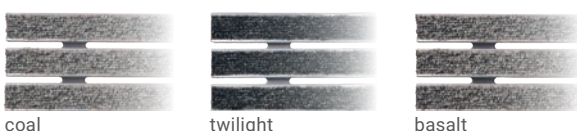

ARWEI Portal
planetLINE 
recyclebar

Standard colours

Illustration of colors not true to original.
On request you receive original samples promptly.

Tender specifications: Portal planetLINE SZCB 10

High quality, especially wear-resistant entrance mat, improved absorption of coarse dirt

Stripe profile: aluminum, extra strongly dimensioned, with scratching edges, sound insulated

Cleaning pads: OBJECT CARPET and cassette brush alternating

Textile cleaning pad:

OBJECT CARPET NEOO 1000, 100 % PET, with 100 % recycled support material, hard-wearing value EN 1307 commercially strong (33), comfort value LC3; cleaning pad subsequently replaceable; 100 % recyclable, slip resistance R 12 according to DIN EN 16165; fire classification Bfl-s1 according to EN 13501-1