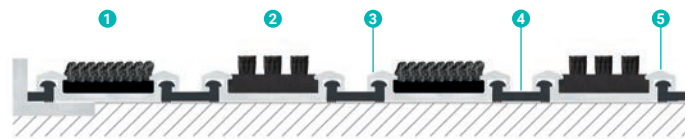

ARWEI-REINSTREIFER DATA SHEET PORTAL planetLINE SZCB 10

- Static point loading up to 25 t per 80 cm²
- Interior and roofed exterior
- Suitable for wheelchairs
- Coarse dirt absorption
- Rollable
- Suitable for heavy load

Recommended for:

- Private Homes
- Office buildings
- Schools
- Shopping centres
- Public and fairground halls

Height	Bar spacing	Profile	Walking Area	Weight per m²
10 mm	5 / 7 mm	Aluminum	OBJECT CARPET, Cassette Brush	approx. 11,1 kg (with 7 mm bar spacing)

System Design

1. 1 OBJECT CARPET
2. 2 ARWEI-Cassette Brush
3. 3 Aluminum profile
4. 4 ARWEI special connector, without cable connections
5. 5 Scratching Edge

Characteristics

- OBJECT CARPET NEOO 1000: Blauer Engel, GUT, TÜV Nord suitable for allergic persons, TÜV PROFiCERT-product Interior PREMIUM

Advantages

- ARWEI-Reinstreifer is manufactured as a modular system. Every single part can be replaced easily on the spot.
- The cleaning pad is fixed in a covered manner to prevent slipping sideways.
- The special profile geometry of the ARWEI Reinstreifer allows for high strain. The Reinstreifer is drivable with wheel chairs and trolleys.
- OBJECT CARPET NEOO 1000 is a mono-material product. It is 100 % recyclable and completely circular. The material is developed for sustainable and healthy rooms, which is proven by different eco-labels. OBJECT CARPET NEOO 1000 has an excellent cleaning efficiency.
- OBJECT CARPET NEOO 1000 is certified according to „TÜV PROFiCERT-product Interior PREMIUM“ and therewith has approved the criteria „ENV1.2 Risks for the local environment“ of DGNB’s emission requirements.

ARWEI Portal
planetLINE
recyclebar

Standard colours

Illustration of colors not true to original.
On request you receive original samples promptly.