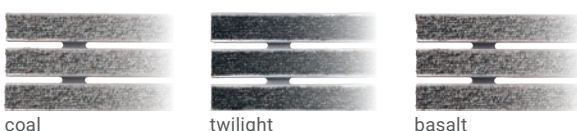

System Design

- 1 OBJECT CARPET
- 2 ARWEI-Cassette Brush
- 3 Aluminum profile
- 4 ARWEI special connector, without cable connections
- 5 Scratching Edge

Characteristics

- Extreme high strength up to 10.000 kg per 80 cm² static point load
- OBJECT CARPET NEOO 1000: Blauer Engel, GUT, TÜV Nord suitable for allergic persons, TÜV PROFiCERT-product Interior PREMIUM

ARWEI Portal
planetLINE 
recyclebar

Standard colours

Illustration of colors not true to original.
On request you receive original samples promptly.

Tender specifications: Portal planetLINE SZCB 22

High quality, especially wear-resistant entrance mat, improved absorption of coarse dirt

Stripe supporting profile: aluminum, sound-absorbing, with scratching edge

Cleaning pads: OBJECT CARPET and cassette brush alternating

Textile cleaning pad:

OBJECT CARPET NEOO 1000, 100 % PET, with 100 % recycled support material, hard-wearing value EN 1307 commercially strong (33), comfort value LC3; cleaning pad subsequently replaceable; 100 % recyclable, slip resistance R 12 according to DIN EN 16165; fire classification Bfl-s1 according to EN 13501-1