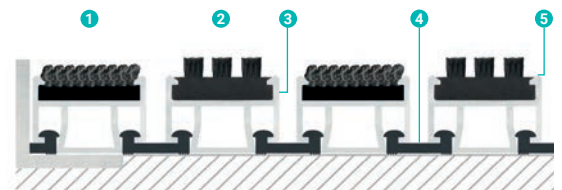

ARWEI-REINSTREIFER DATA SHEET PORTAL planetLINE SZCB 22

-  Static point loading up to 10,0 t per 80 cm²
-  Interior and roofed exterior
-  Suitable for wheelchairs
-  Coarse dirt absorption
-  Rollable
-  Suitable for heavy load

Recommended for:

-  Private Homes
-  Office buildings
-  Schools
-  Shopping centres
-  Public and fairground halls

Height	Bar spacing	Profile	Walking Area	Weight per m ²
21 mm	4 / 6 mm	Aluminum	OBJECT CARPET, Cassette Brush	approx. 16,7 kg (with 6 mm bar spacing)

System Design

- 1 OBJECT CARPET
- 2 ARWEI-Cassette Brush
- 3 Aluminum profile
- 4 ARWEI special connector, without cable connections
- 5 Scratching Edge

Characteristics

- Extreme high strength up to 10.000 kg per 80 cm² static point load
- OBJECT CARPET NEOO 1000: Blauer Engel, GUT, TÜV Nord suitable for allergic persons, TÜV PROFiCERT-product Interior PREMIUM

Height: approx. 21 mm

Bar distance: 4 or 6 mm

Angle frames in 25 x 25 x 3 mm are available in aluminum, brass or stainless steel.