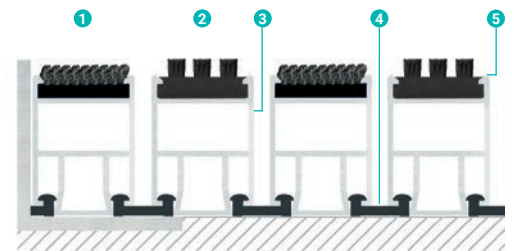

## ARWEI-REINSTREIFER DATA SHEET PORTAL planetLINE SZCB 42

-  Static point loading up to 12,2 t per 80 cm<sup>2</sup>
-  Interior and roofed exterior
-  Suitable for wheelchairs
-  Coarse dirt absorption
-  Rollable
-  Suitable for heavy load

**Recommended for:**

-  Private Homes
-  Office buildings
-  Schools
-  Shopping centres
-  Public and fairground halls

Height	Bar spacing	Profile	Walking Area	Weight per m <sup>2</sup>
41 mm	4 / 6 mm	Aluminum	OBJECT CARPET, Cassette Brush	approx. 25,5 kg (with 6 mm bar spacing)

**System Design**

- 1 OBJECT CARPET
- 2 ARWEI-Cassette Brush
- 3 Aluminum profile
- 4 ARWEI special connector, without cable connections
- 5 Scratching Edge

**Characteristics**

- Extreme high strength up to 12.200 kg per 80 cm<sup>2</sup> static point load
- OBJECT CARPET NEOO 1000: Blauer Engel, GUT, TÜV Nord suitable for allergic persons, TÜV PROFiCERT-product Interior PREMIUM