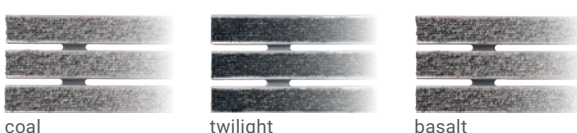

ARWEI Portal  
**planetLINE**   
recyclebar

**Standard colours**

Illustration of colors not true to original.  
On request you receive original samples promptly.

## Tender specifications: Portal planetLINE SZCB 42

High quality, especially wear-resistant entrance mat