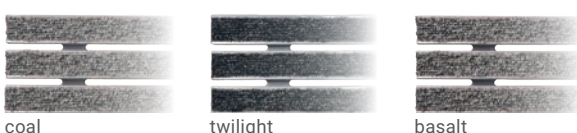

ARWEI Portal  
planetLINE   
recyclebar

**Standard colours**

Illustration of colors not true to original.  
On request you receive original samples promptly.