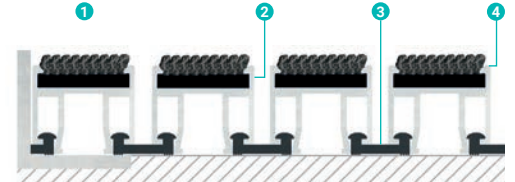

## ARWEI-REINSTREIFER DATA SHEET PORTAL planetLINE Z 27

-  Static point loading up to 5,0 kg per 80 cm<sup>2</sup>
-  Interior and roofed exterior
-  Suitable for wheelchairs
-  Rollable

**Recommended for:**

-  Private Homes
-  Office buildings
-  Kindergartens
-  Schools
-  Hospitals

Height	Bar spacing	Profile	Walking Area	Weight per m <sup>2</sup>
25 mm	4 / 6 mm	Aluminum	OBJECT CARPET	approx. 13,7 kg (with 6 mm bar spacing)

**System Design**

- 1 OBJECT CARPET
- 2 Aluminum profile
- 3 ARWEI special connector, without cable connections
- 4 Scratching Edge

**Characteristics**

- High strength up to 5.000 kg per 80 cm<sup>2</sup> static point load
- OBJECT CARPET NEOO 1000: Blauer Engel, GUT, TÜV Nord suitable for allergic persons, TÜV PROFiCERT-product Interior PREMIUM