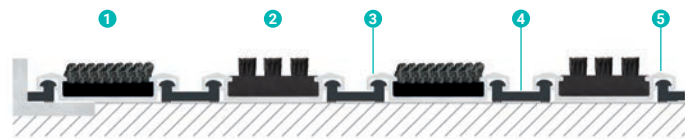

## ARWEI-REINSTREIFER DATA SHEET PORTAL planetLINE ZCB 10

-  Static point loading up to 5,0 t per 80 cm<sup>2</sup>
-  Interior and roofed exterior
-  Suitable for wheelchairs
-  Coarse dirt absorption
-  Rollable

**Empfohlen für:**

-  Private Homes
-  Office buildings
-  Schools

Height	Bar spacing	Profile	Walking Area	Weight per m <sup>2</sup>
10 mm	5 / 7 mm	Aluminum	OBJECT CARPET, Cassette Brush	approx. 8,7 kg (with 7 mm bar spacing)

**System Design**

- 1 OBJECT CARPET
- 2 ARWEI-Cassette Brush
- 3 Aluminum profile
- 4 ARWEI special connector, without cable connections
- 5 Scratching Edge

**Characteristics**

- Extreme high strength up to 5.000 kg per 80 cm<sup>2</sup> static point load
- OBJECT CARPET NEOO 1000: Blauer Engel, GUT, TÜV Nord suitable for allergic persons, TÜV PROFiCERT-product Interior PREMIUM