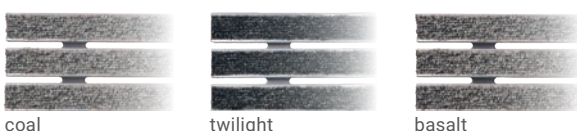

ARWEI Portal  
planetLINE   
recyclebar

**Standard colours**

Illustration of colors not true to original.  
On request you receive original samples promptly.

## Tender specifications: Portal planetLINE ZCB 10

High quality, especially wear-resistant entrance mat, improved absorption of coarse dirt