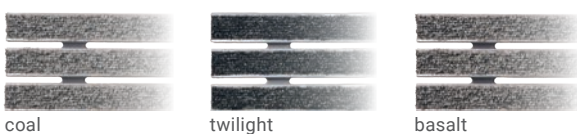

- 1 OBJECT CARPET
- 2 ARWEI-Cassette Brush
- 3 Aluminum profile
- 4 ARWEI special connector, without cable connections
- 5 Scratching Edge

Characteristics

- High strength up to 4.400 kg per 80 cm² static point load
- OBJECT CARPET NEOO 1000: Blauer Engel, GUT, TÜV Nord suitable for allergic persons, TÜV PROFiCERT-product Interior PREMIUM

ARWEI Portal
planetLINE 
recyclebar

Standard colours

Illustration of colors not true to original.
On request you receive original samples promptly.

Tender specifications: Portal planetLINE ZCB 17

High quality, especially wear-resistant entrance mat, improved absorption of coarse dirt

Application:

Indoor and roofed exterior; normal up to extremely strong frequency, drivable with trolleys, suitable for wheelchairs, overall laying, Static point loading up to 4.400 kg per 80 cm²

Stripe supporting profile: aluminum, sideways integrated scratching edges, sound insulated