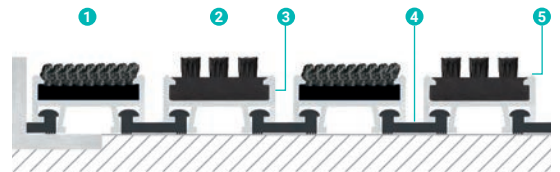

ARWEI-REINSTREIFER DATA SHEET PORTAL planetLINE ZCB 17

-  Static point loading up to 4,4 t per 80 cm²
-  Interior and roofed exterior
-  Suitable for wheelchairs
-  Coarse dirt absorption
-  Rollable

Empfohlen für:

-  Private Homes
-  Office buildings
-  Schools

Height	Bar spacing	Profile	Walking Area	Weight per m ²
16 mm	4 / 6 mm	Aluminum	OBJECT CARPET, Cassette Brush	approx. 11,5 kg (with 6 mm bar spacing)

System Design

- 1 OBJECT CARPET
- 2 ARWEI-Cassette Brush
- 3 Aluminum profile
- 4 ARWEI special connector, without cable connections
- 5 Scratching Edge

Characteristics

- High strength up to 4.400 kg per 80 cm² static point load
- OBJECT CARPET NEOO 1000: Blauer Engel, GUT, TÜV Nord suitable for allergic persons, TÜV PROFiCERT-product Interior PREMIUM

Height: approx. 16 mm

Bar distance: 4 or 6 mm

Angle frames in 20 x 20 x 3 mm are available in aluminum, brass or stainless steel.