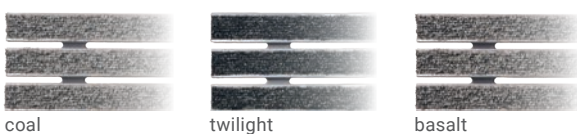

- 1 OBJECT CARPET
- 2 ARWEI-Cassette Brush
- 3 Aluminum profile
- 4 ARWEI special connector, without cable connections
- 5 Scratching Edge

Characteristics

- High strength up to 5.000 kg per 80 cm² static point load
- OBJECT CARPET NEOO 1000: Blauer Engel, GUT, TÜV Nord suitable for allergic persons, TÜV PROFiCERT-product Interior PREMIUM

ARWEI Portal
planetLINE 
recyclebar

Standard colours

Illustration of colors not true to original.
On request you receive original samples promptly.

Tender specifications: Portal planetLINE ZCB 22

High quality, especially wear-resistant entrance mat, improved absorption of coarse dirt

Application:

Indoor and roofed exterior; normal up to extremely strong frequency, drivable with trolleys, suitable for wheelchairs, overall laying, Static point loading up to 5.000 kg per 80 cm²

Stripe supporting profile: aluminum, sound insulated, with scratching edges