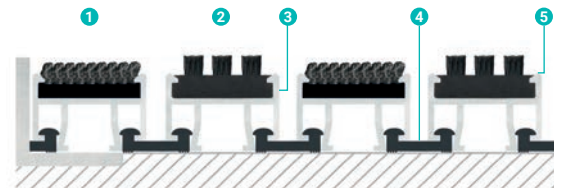

ARWEI-REINSTREIFER DATA SHEET PORTAL planetLINE ZCB 22

-  Static point loading up to 5,0 t per 80 cm²
-  Interior and roofed exterior
-  Suitable for wheelchairs
-  Coarse dirt absorption
-  Rollable

Empfohlen für:

-  Private Homes
-  Office buildings
-  Schools

Height	Bar spacing	Profile	Walking Area	Weight per m ²
21 mm	4 / 6 mm	Aluminum	OBJECT CARPET, Cassette Brush	approx. 13,4 kg (with 6mm bar spacing)

System Design

- 1 OBJECT CARPET
- 2 ARWEI-Cassette Brush
- 3 Aluminum profile
- 4 ARWEI special connector, without cable connections
- 5 Scratching Edge

Characteristics

- High strength up to 5.000 kg per 80 cm² static point load
- OBJECT CARPET NEOO 1000: Blauer Engel, GUT, TÜV Nord suitable for allergic persons, TÜV PROFiCERT-product Interior PREMIUM

Application:

Indoor and roofed exterior; normal up to extremely strong frequency, drivable with trolleys, suitable for wheelchairs, overall laying, Static point loading up to 5.000 kg per 80 cm²

Stripe supporting profile: aluminum, sound insulated, with scratching edges