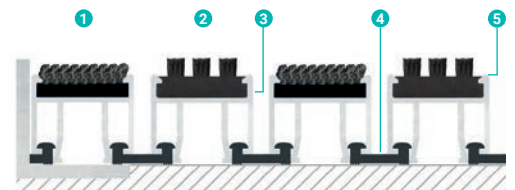

ARWEI-REINSTREIFER DATA SHEET PORTAL planetLINE ZCB 27

-  Static point loading up to 5,0 t per 80 cm²
-  Interior and roofed exterior
-  Suitable for wheelchairs
-  Coarse dirt absorption
-  Rollable

Empfohlen für:

-  Private Homes
-  Office buildings
-  Schools

Height	Bar spacing	Profile	Walking Area	Weight per m ²
25 mm	4 / 6 mm	Aluminum	OBJECT CARPET, Cassette Brush	approx. 15,4 kg (with 6mm bar spacing)

System Design

- 1 OBJECT CARPET
- 2 ARWEI-Cassette Brush
- 3 Aluminum profile
- 4 ARWEI special connector, without cable connections
- 5 Scratching Edge

Characteristics

- High strength up to 5.000 kg per 80 cm² static point load
- OBJECT CARPET NEOO 1000: Blauer Engel, GUT, TÜV Nord suitable for allergic persons, TÜV PROFiCERT-product Interior PREMIUM

Application:

Indoor and roofed exterior; normal up to extremely strong frequency, drivable with trolleys, suitable for wheelchairs, overall laying, Static point loading up to 5.000 kg per 80 cm²

Stripe supporting profile: aluminum, sound insulated, with scratching edges