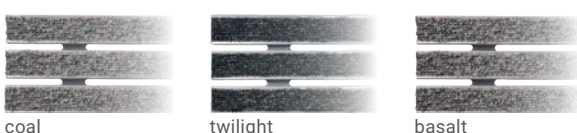

- 1 OBJECT CARPET
- 2 ARWEI-Cassette Brush
- 3 Aluminum profile
- 4 ARWEI special connector, without cable connections
- 5 Scratching Edge

Characteristics

- High strength up to 5.000 kg per 80 cm² static point load
- OBJECT CARPET NEOO 1000: Blauer Engel, GUT, TÜV Nord suitable for allergic persons, TÜV PROFiCERT-product Interior PREMIUM

ARWEI Portal
planetLINE 
recyclebar

Standard colours

Illustration of colors not true to original.
On request you receive original samples promptly.

Tender specifications: Portal planetLINE ZCB 27

High quality, especially wear-resistant entrance mat, improved absorption of coarse dirt

Application:

Indoor and roofed exterior; normal up to extremely strong frequency, drivable with trolleys, suitable for wheelchairs, overall laying, Static point loading up to 5.000 kg per 80 cm²

Stripe supporting profile: aluminum, sound insulated, with scratching edges